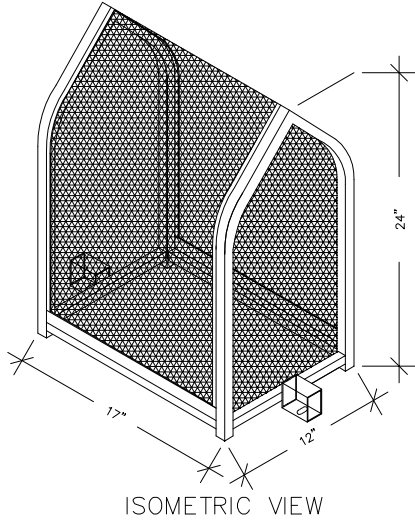

# MODEL EC-23-SPVB

Inside Dimensions: L = 14 1/2"  
W = 9 5/8"  
H = 24"

# MODEL EC-26-PVB

Inside Dimensions: L = 23 1/2"  
W = 13"  
H = 35"

# MODEL EC-50-RPZ

Inside Dimensions: L = 41 1/2"  
W = 15 1/2"  
H = 35"