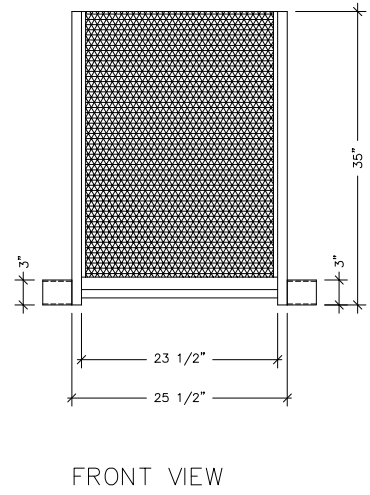

# MODEL EC-23-SPVB

Inside Dimensions: L = 14 1/2"  
W = 9 5/8"  
H = 24"

# MODEL EC-26-PVB

Inside Dimensions: L = 23 1/2"  
W = 13"  
H = 35"

# MODEL EC-50-RPZ

Inside Dimensions: L = 41 1/2"  
W = 15 1/2"  
H = 35"