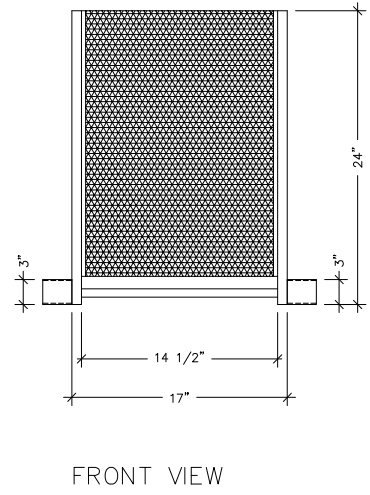

# MODEL EC-23-SPVB

Inside Dimensions: L = 14 1/2"  
W = 9 5/8"  
H = 24"

# MODEL EC-26-PVB

Inside Dimensions: L = 23 1/2"  
W = 13"  
H = 35"

# MODEL EC-50-RPZ

Inside Dimensions: L = 41 1/2"  
W = 15 1/2"  
H = 35"