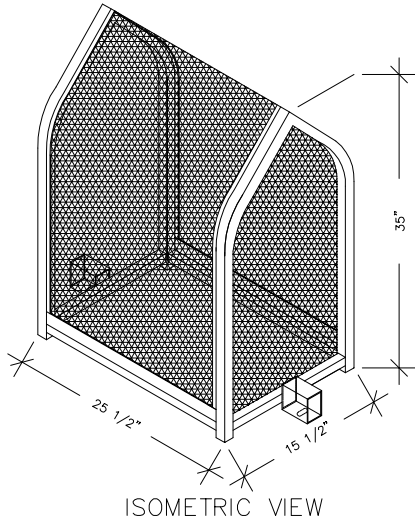

# MODEL EC-23-SPVB

Inside Dimensions: L = 14 1/2"  
W = 9 5/8"  
H = 24"

# MODEL EC-26-PVB

Inside Dimensions: L = 23 1/2"  
W = 13"  
H = 35"

# MODEL EC-50-RPZ

Inside Dimensions: L = 41 1/2"  
W = 15 1/2"  
H = 35"