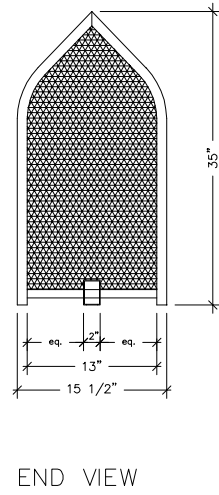

# MODEL EC-23-SPVB

Inside Dimensions: L = 14 1/2"  
W = 9 5/8"  
H = 24"

# MODEL EC-26-PVB

Inside Dimensions: L = 23 1/2"  
W = 13"  
H = 35"

# MODEL EC-50-RPZ

Inside Dimensions: L = 41 1/2"  
W = 15 1/2"  
H = 35"