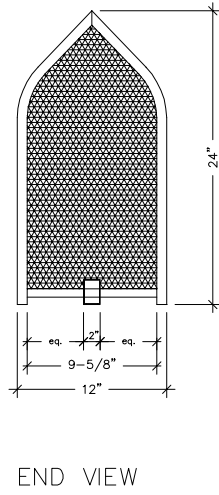

# MODEL EC-23-SPVB

Inside Dimensions: L = 14 1/2"  
W = 9 5/8"  
H = 24"

# MODEL EC-26-PVB

Inside Dimensions: L = 23 1/2"  
W = 13"  
H = 35"

# MODEL EC-50-RPZ

Inside Dimensions: L = 41 1/2"  
W = 15 1/2"  
H = 35"